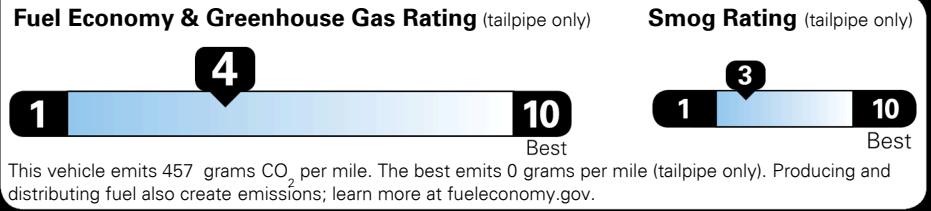

Manufacturer's Suggested Retail Price: $39,550.00

ADDED FEATURES:
*Ultimate Tech Package $2,100.00

Smart Cruise Control (SCC) with Stop/Start
Automatic Emergency Braking (AEB) w/ Pedestrian Detection
Lane Departure Warning (LDW)
Electronic Parking Brake (EPB) w/ Auto Vehicle Hold
High Intensity Discharge (HID) Headlights
Dynamic Bending Light (DBL)
High Beam Assist
*Cargo Package $180.00
Cargo Tray, Cargo Net & First Aid Kit
*Carpeted Floor Mats $150.00
*Cargo Cover $190.00
*Mud Guards $120.00
*Rear Bumper Appliqué $70.00
*Wheel Locks $55.00

Inland Freight & Handling : $950.00
Total Price : $43,365.00

Blue Link® Connected Services 3-years Standard (Enrollment Required)

EPA DOT Fuel Economy and Environment Gasoline Vehicle

Fuel Economy

20 MPG combined city/hwy
17 city   **23** highway
5.0 gallons per 100 miles

Small SUVs range from 18 to 37 MPG. The best vehicle rates 136 MPGe.

You spend $2,250 more in fuel costs over 5 years
compared to the average new vehicle.

Annual fuel cost $1,800

Actual results will vary for many reasons, including driving conditions and how you drive and maintain your vehicle. The average new vehicle gets 27 MPG and costs $6,750 to fuel over 5 years. Cost estimates are based on 15,000 miles per year at $2.40 per gallon. MPGe is miles per gasoline gallon equivalent. Vehicle emissions are a significant cause of climate change and smog.

fueleconomy.gov
Calculate personalized estimates and compare vehicles

Smartphone QR Code

Manufacturer's suggested retail price includes manufacturer's recommended pre-delivery service. Gasoline license and title fees state and local taxes and dealer installed options and accessories are not included in the manufacturer's suggested retail price. This label has been affixed to this vehicle by Hyundai Motor America, pursuant to the requirements of 15 U.S.C. 1231 et seq. which prohibits its removal or alteration prior to delivery to the ultimate purchaser.

PARTS CONTENT INFORMATION FOR VEHICLE IN THIS CARLINE:
U.S./CANADIAN PARTS CONTENT: 2 %
MAJOR SOURCES OF FOREIGN PARTS CONTENT: KOREA: 93 %

Note: Parts content does not include final assembly, distribution, or other non-parts costs.

FOR THIS VEHICLE:
FINAL ASSEMBLY POINT: ULSAN, KOREA
COUNTRY OF ORIGIN:
ENGINE: KOREA
TRANSMISSION: KOREA

284   A   1548MH107

VIN: KM8SR4HF8JU263549